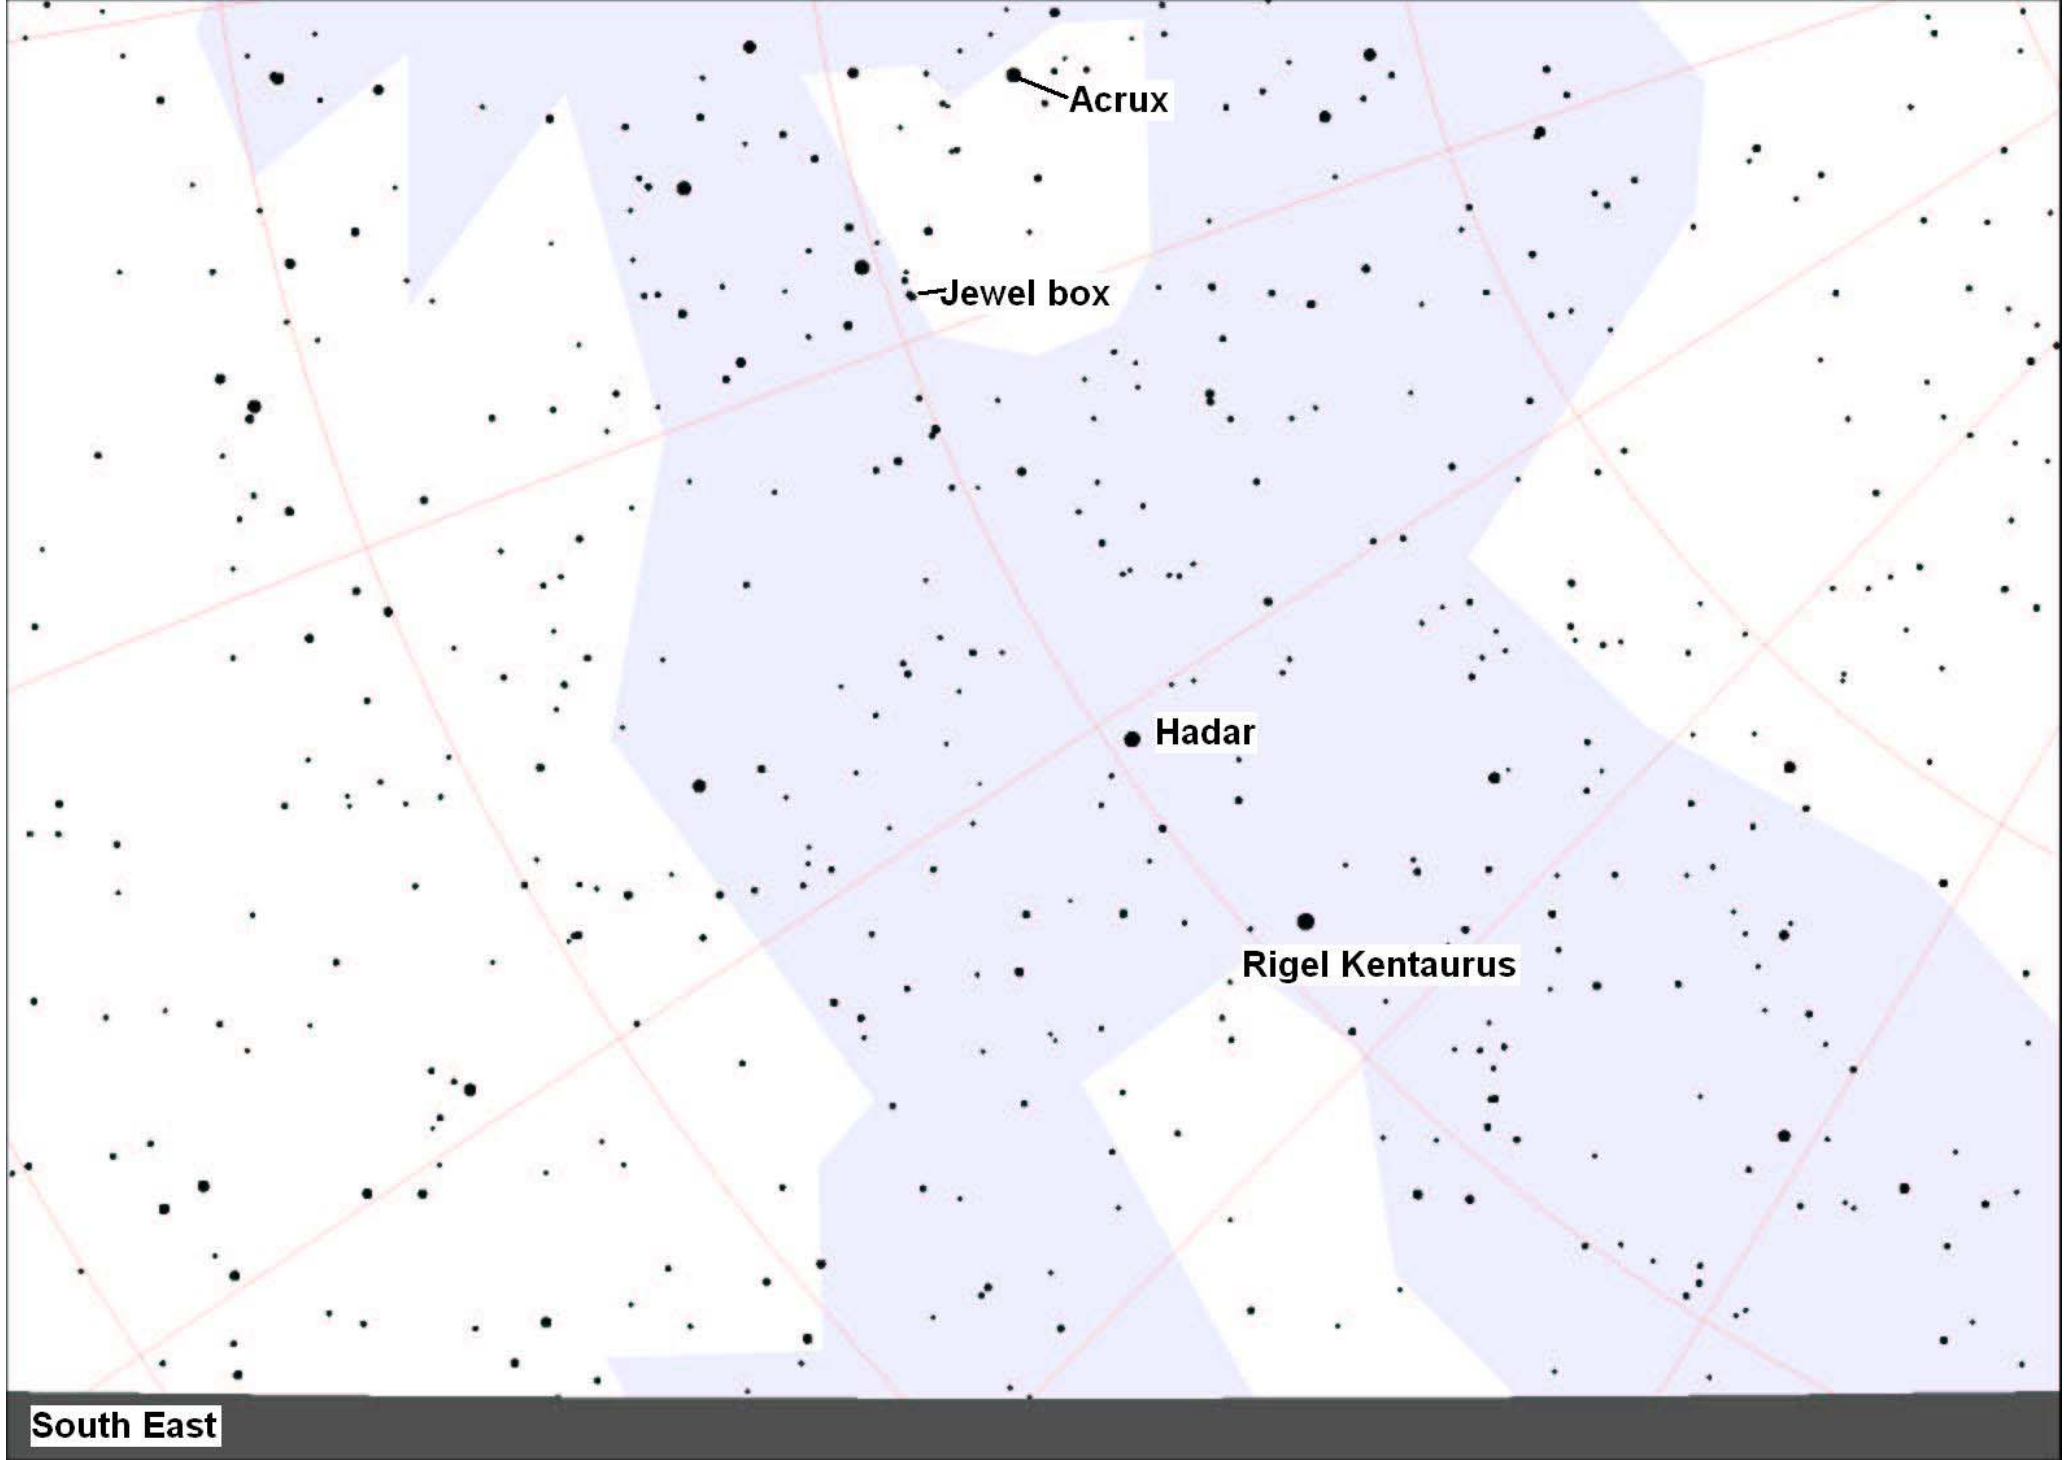

[Eridanus Optics CC](#)

February 2006

Jewels in Crux

The Southern Cross (Crux) is currently well positioned for observations. At 20:30 in late February, Crux will be about 20° above the South Eastern horizon (as viewed from Pretoria). Over the next three months, Crux will continue climbing to reach a maximum of about 50° above the Southern horizon.

Crux, despite being the smallest constellation in the sky, has three of the 25 brightest stars:

- Acrux: 12th brightest (star at tip of the long leg)
- Mimosa: 20th brightest (bright star clockwise from Acrux) and
- Gacrux: 24th brightest (star at tip of short leg – clockwise from Mimosa).

Acrux is the Southern most first magnitude star, just beating Rigel Centaurus. Acrux is a double star, separated by 4" (arc seconds). If you would like to split these two stars, you would require a magnification of 15x or more. The two stars of Acrux would individually have been the 21st and 30th brightest stars in the sky. The brighter one of the two is also a binary, but they are separated at about 1 astronomical unit (average distance between the Sun and Earth) and orbit each other in 76 days. Mimosa is also double, but the two stars are so close together that they cannot be split. Gacrux is an optical double, separated about 2' (arc minutes). The fainter (7th magnitude) star is unrelated to Gacrux and is about 4x further away.

The real jewel in Crux is the 'Jewel Box'. The Jewel Box can be found a short distance away from Mimosa (β Crux). This is an open cluster containing about 100 stars that span about 20 light-years. The Jewel box is about 7500 light-years away. One of the central stars is a red super giant which contrasts against the many blue stars surrounding it. Although the Jewel Box can be seen through binoculars, it is a sight worth seeing through a large aperture telescope. The picture below is a black and white image of the Jewel Box taken with a SAC 8 fitted to a 10" Meade LXD55 SN telescope.